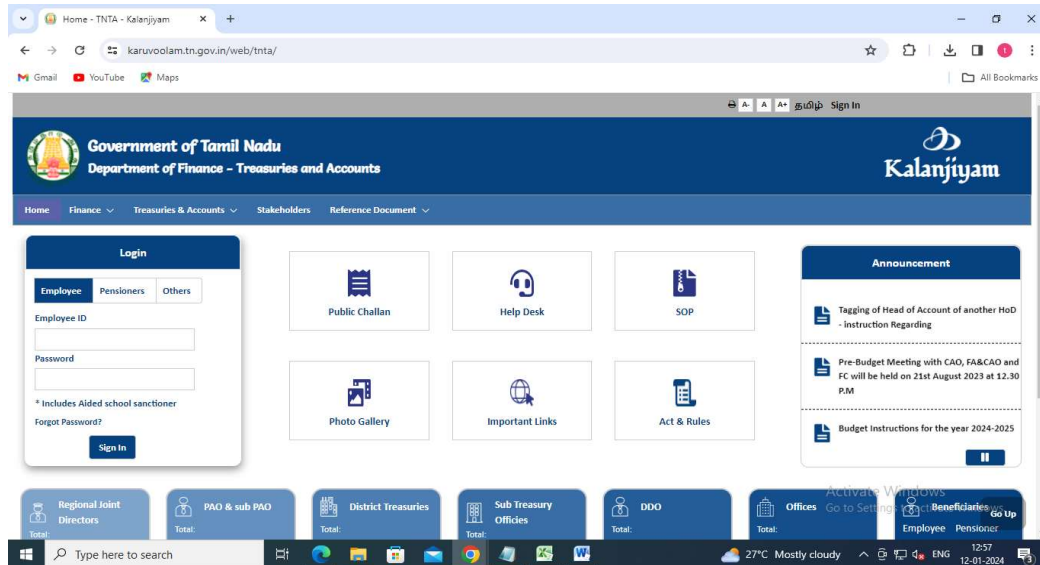

College website <https://www.tbmlcollege.ac.in/>

FINANCE & ACCOUNTS

TBML COLLEGE USES GOVT. OF TAMILNADU KARUVOOLAM WEBSITE TO CHECK & UPDATE THE SALARY

TAMILNADU GOVERNMENT SCHOLARSHIP

TNSSP x +

ssp.tn.gov.in/#/inst/InstitutionDash

To get future Google Chrome updates, you'll need Windows 10 or later. This computer is using Windows 7. [Learn more](#)

TNeGA Dashboard Welcome, T.B.M.L College Porayar (office)

Home / InstitutionDash

BC/MBC ADTW UMIS