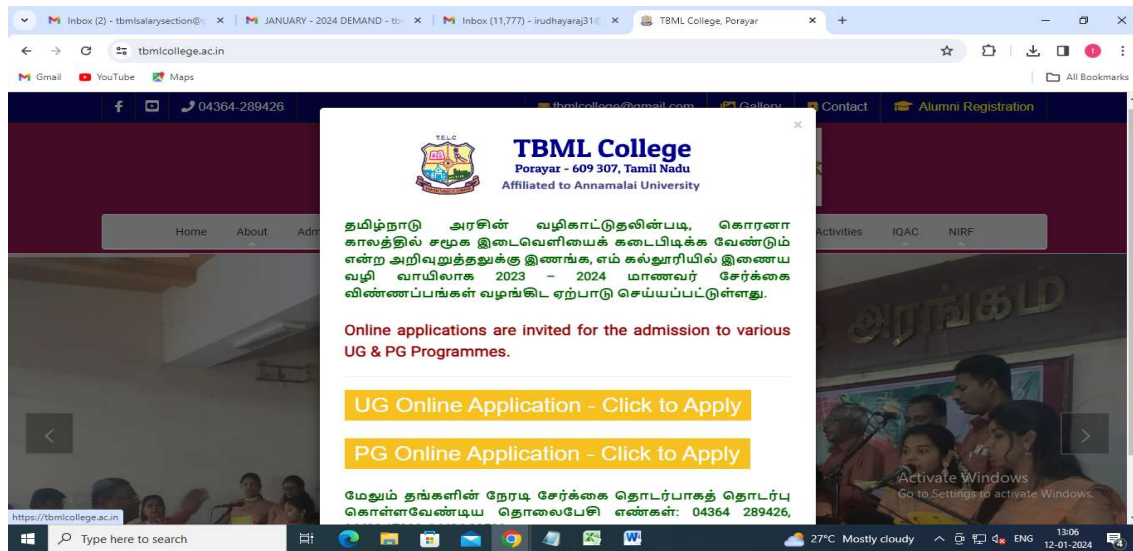

STUDENT ADMISSION

Google forms are used for Online application in admission process.